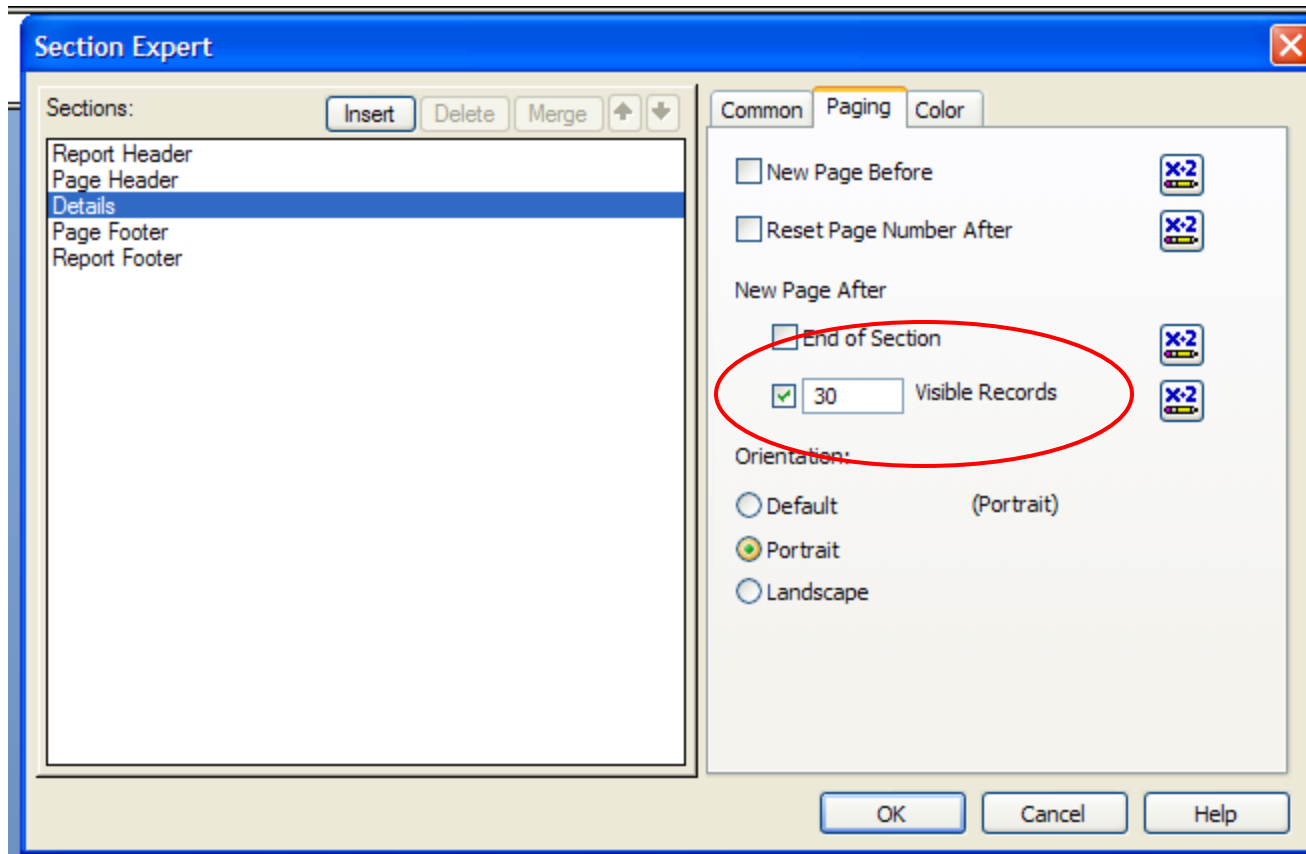

The 'Horizontal' and 'Vertical' input fields are circled in red, indicating the custom page size.

Web Pagination

□ Custom Page Size per Section

Web Pagination

□ Custom Page Breaks

XCelsius Integration

CA

Bike Shop from Mars	\$19,466.10
Changing Gears	\$52,355.23
Off the Mountain Biking	\$48,130.10
Rowdy Rims Company	\$50,422.90
Sporting Wheels Inc.	\$69,857.85
Tyred Out	\$35,425.75