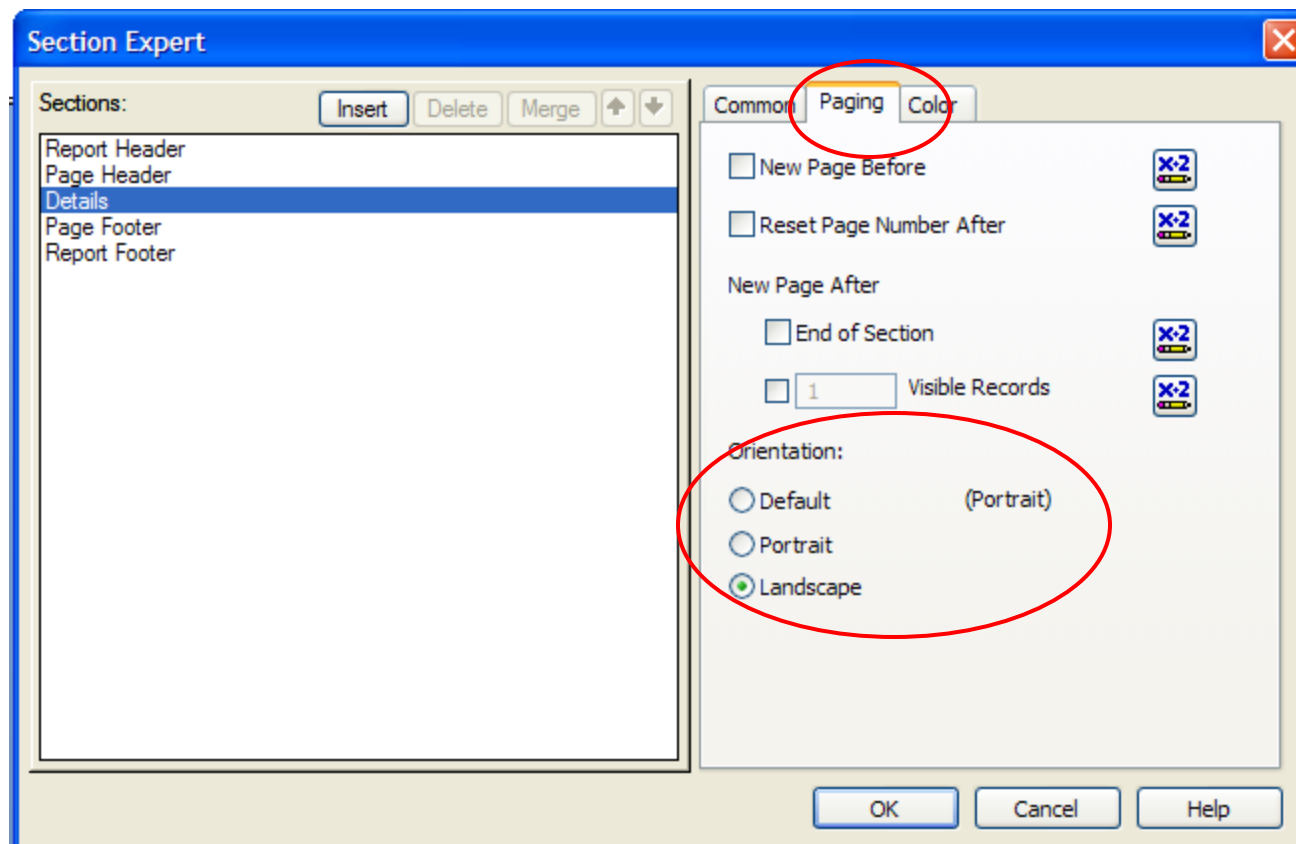

Web Pagination

□ Custom Page Size per Section