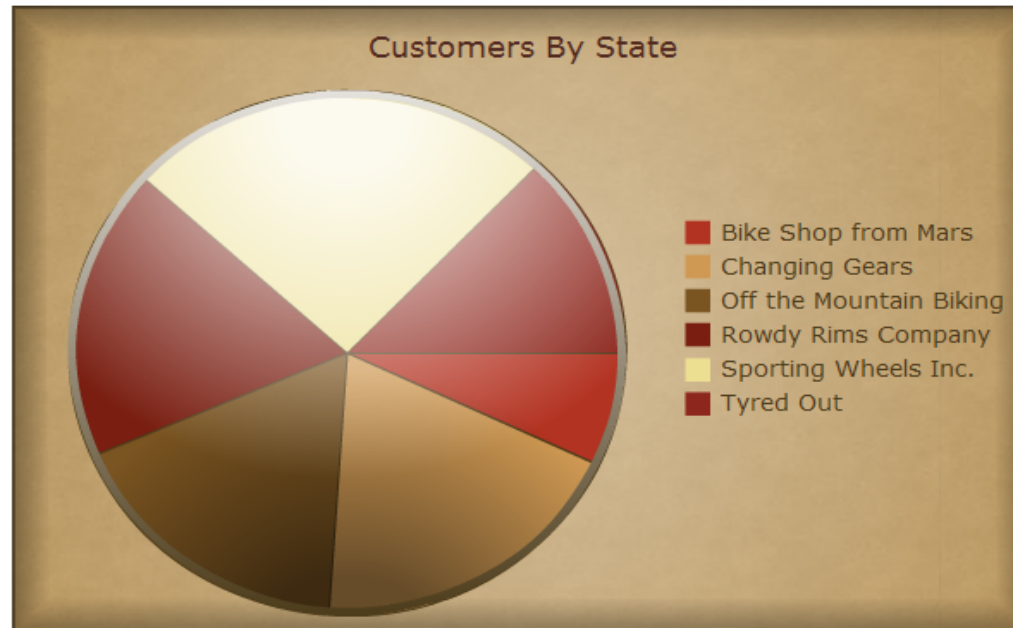

The 'Horizontal' and 'Vertical' input fields are circled in red, indicating the custom page size.

Web Pagination

□ Custom Page Size per Section

Web Pagination

□ Custom Page Breaks

XCelsius Integration

CA

Bike Shop from Mars	\$19,466.10
Changing Gears	\$52,355.23
Off the Mountain Biking	\$48,130.10
Rowdy Rims Company	\$50,422.90
Sporting Wheels Inc.	\$69,857.85
Tyred Out	\$35,425.75